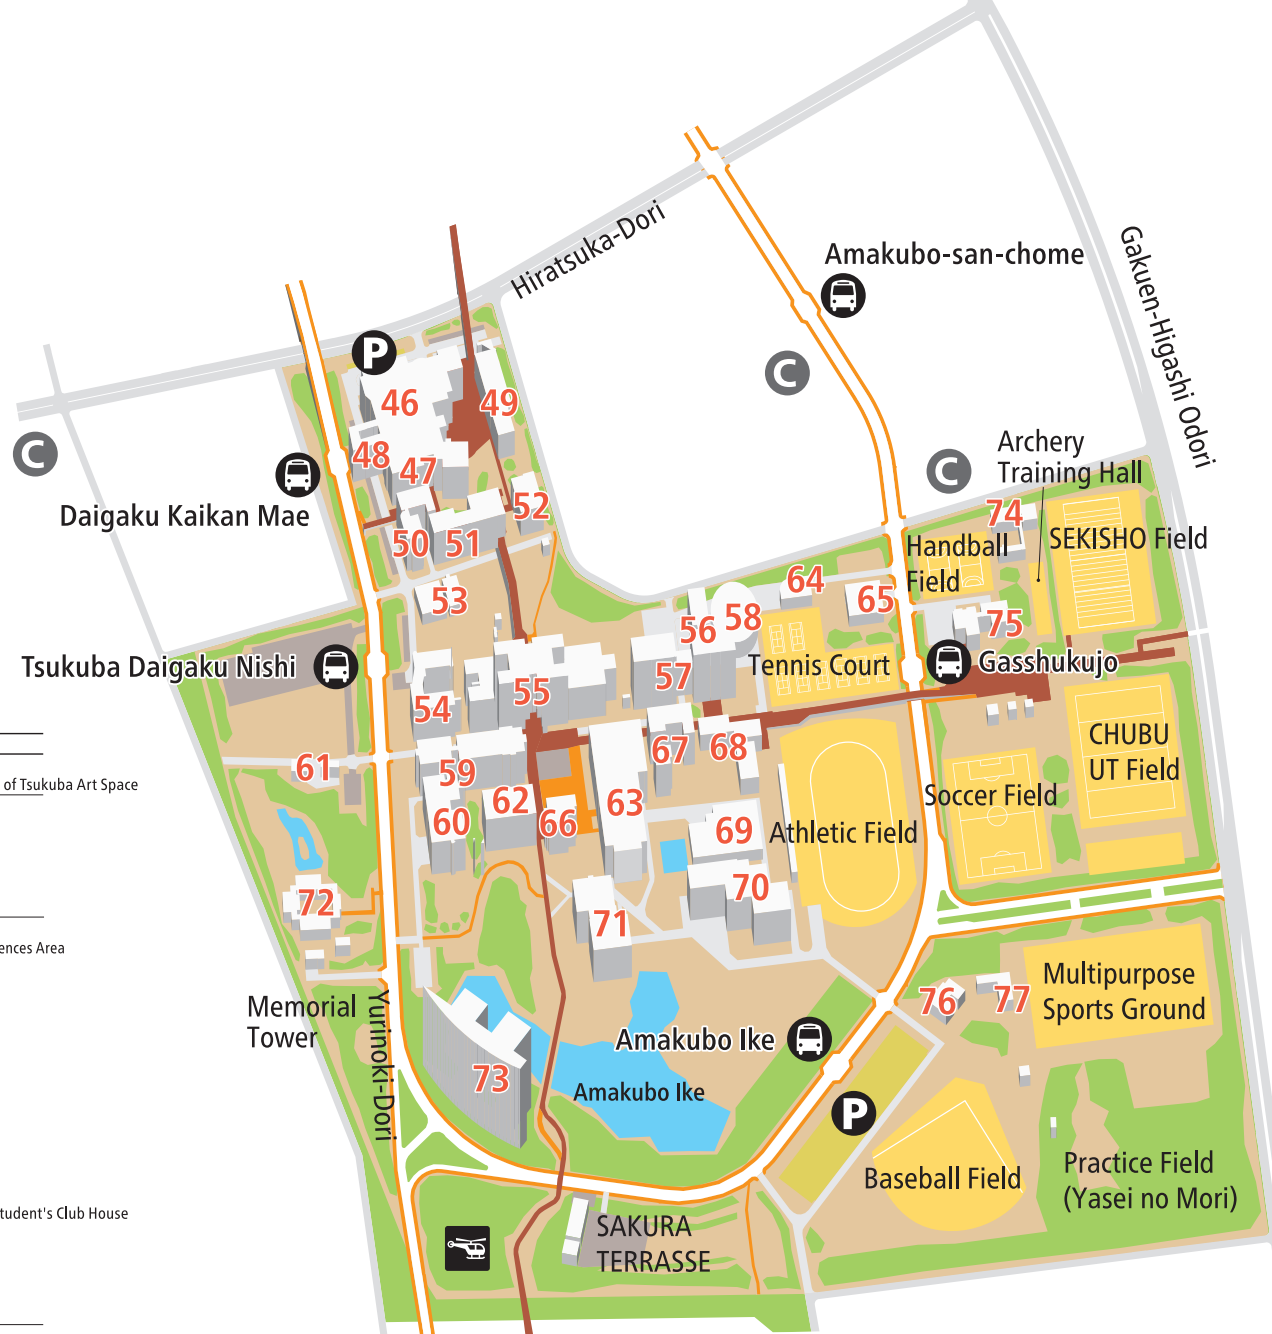

Tsukuba Campus South Area

Area Name	Name of Facility
University Hall	46 Auditorium
Area	47 University Hall / University of Tsukuba Gallery / University of Tsukuba Art Space
	48 University of Tsukuba 30th Anniversary Hall
	49 University Hall B
Art and Physical Education Area	50 Academic Computing and Communications Center
	51 Center for Education of Global Communication (CEGLOC)
	52 University Health Center
	53 International Lecture Building
	54 Institute of Art and Design
	55 5C Building/Academic Service Office for the Art and Sport Sciences Area
	56 Cooperative Research Building B
	57 Institute of Health and Sport Sciences
	58 Sport Performance and Clinic Laboratory
	59 6A, 6B Buildings
	60 Workshop (Art and Design)
	61 Practice Rooms for Art & Design
	62 Art and Physical Education Library
63 Central Gymnasium	
64 T-Dome	
65 Sport Fluid Engineering Laboratory	
66 Cafeteria for Art and Physical Education	
67 Global Sport Innovation Building	
68 Sport and Physical Education Center / Sport and Physical Student's Club House	
69 Indoor Swimming Pool	
70 Gymnasium (Martial Arts)	
71 Gymnasium (Volleyball)	
72 Kambara Hall	
73 Laboratory of Advanced Research D	
Athletic Fields Area	74 Japanese Archery Training Hall
	75 Tsukuba Training Lodge
	76 Club House
	77 Building for Extra-curricular Activities